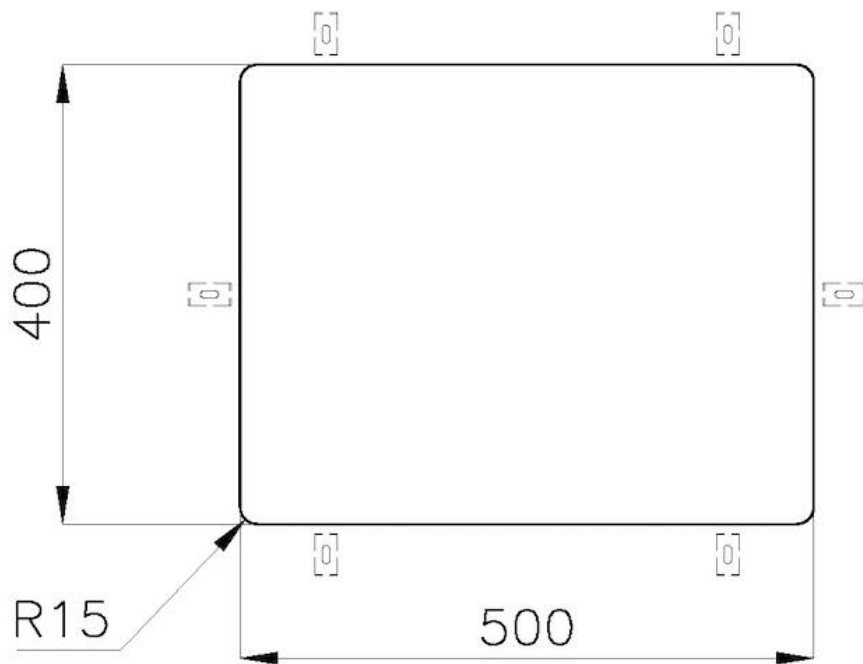

High thickness

1mm thick steel. A significant thickness, which guarantees the maximum sturdiness and durability.

Perimetral overflow

The overflow is always a security on the Foster sinks that prevents the overflow of water in case of oversights. The perimeter drain solution improves aesthetics thanks to its square and essential shape.

Small radius

Bowls with squared shapes with a modern design and an increased capacity, for a minimal aesthetics connected with an extreme practicality.

TECHNICAL DATA

Dimensioni per foratura top

OPTIONAL ACCESSORIES