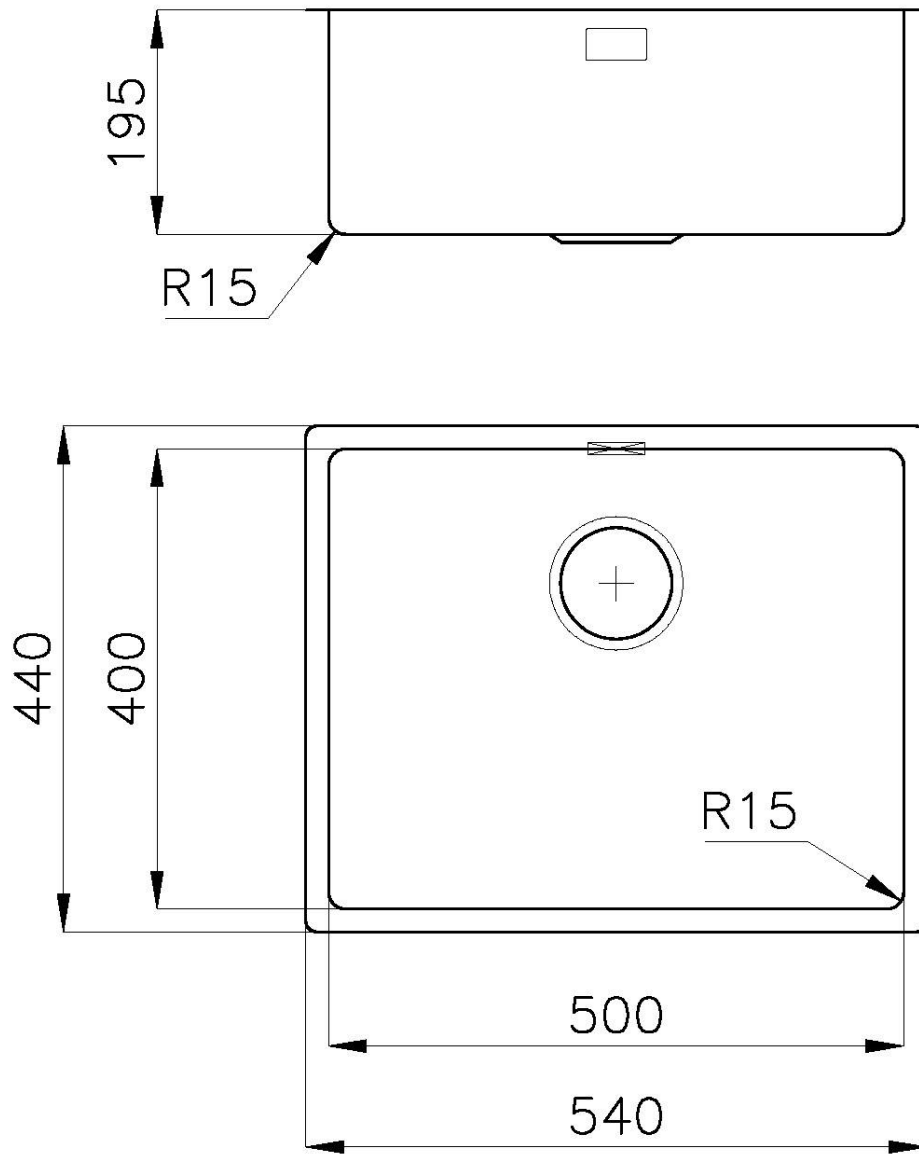

Sink KE R15 Brandy

Kitchen Sinks

Code: 2155 855

DETAILS

| | |
|------------------------|--------------------------|
| Edge/Installation Type | Undermount |
| Material | AISI 304 stainless steel |
| Texture | Foster brushed |
| Finish | PVD |
| Coloring | Brandy |
| Base | 60 cm |
| Dimensions | 540 x 440 mm |
| Bowl dimension | 500 x 400 mm |
| Width | 54 cm |

High thickness

1mm thick steel. A significant thickness, which guarantees the maximum sturdiness and durability.

Perimetral overflow

The overflow is always a security on the Foster sinks that prevents the overflow of water in case of oversights. The perimeter drain solution improves aesthetics thanks to its square and essential shape.

Small radius

Bowls with squared shapes with a modern design and an increased capacity, for a minimal aesthetics connected with an extreme practicality.

TECHNICAL DATA

Dimensioni per foratura top

OPTIONAL ACCESSORIES